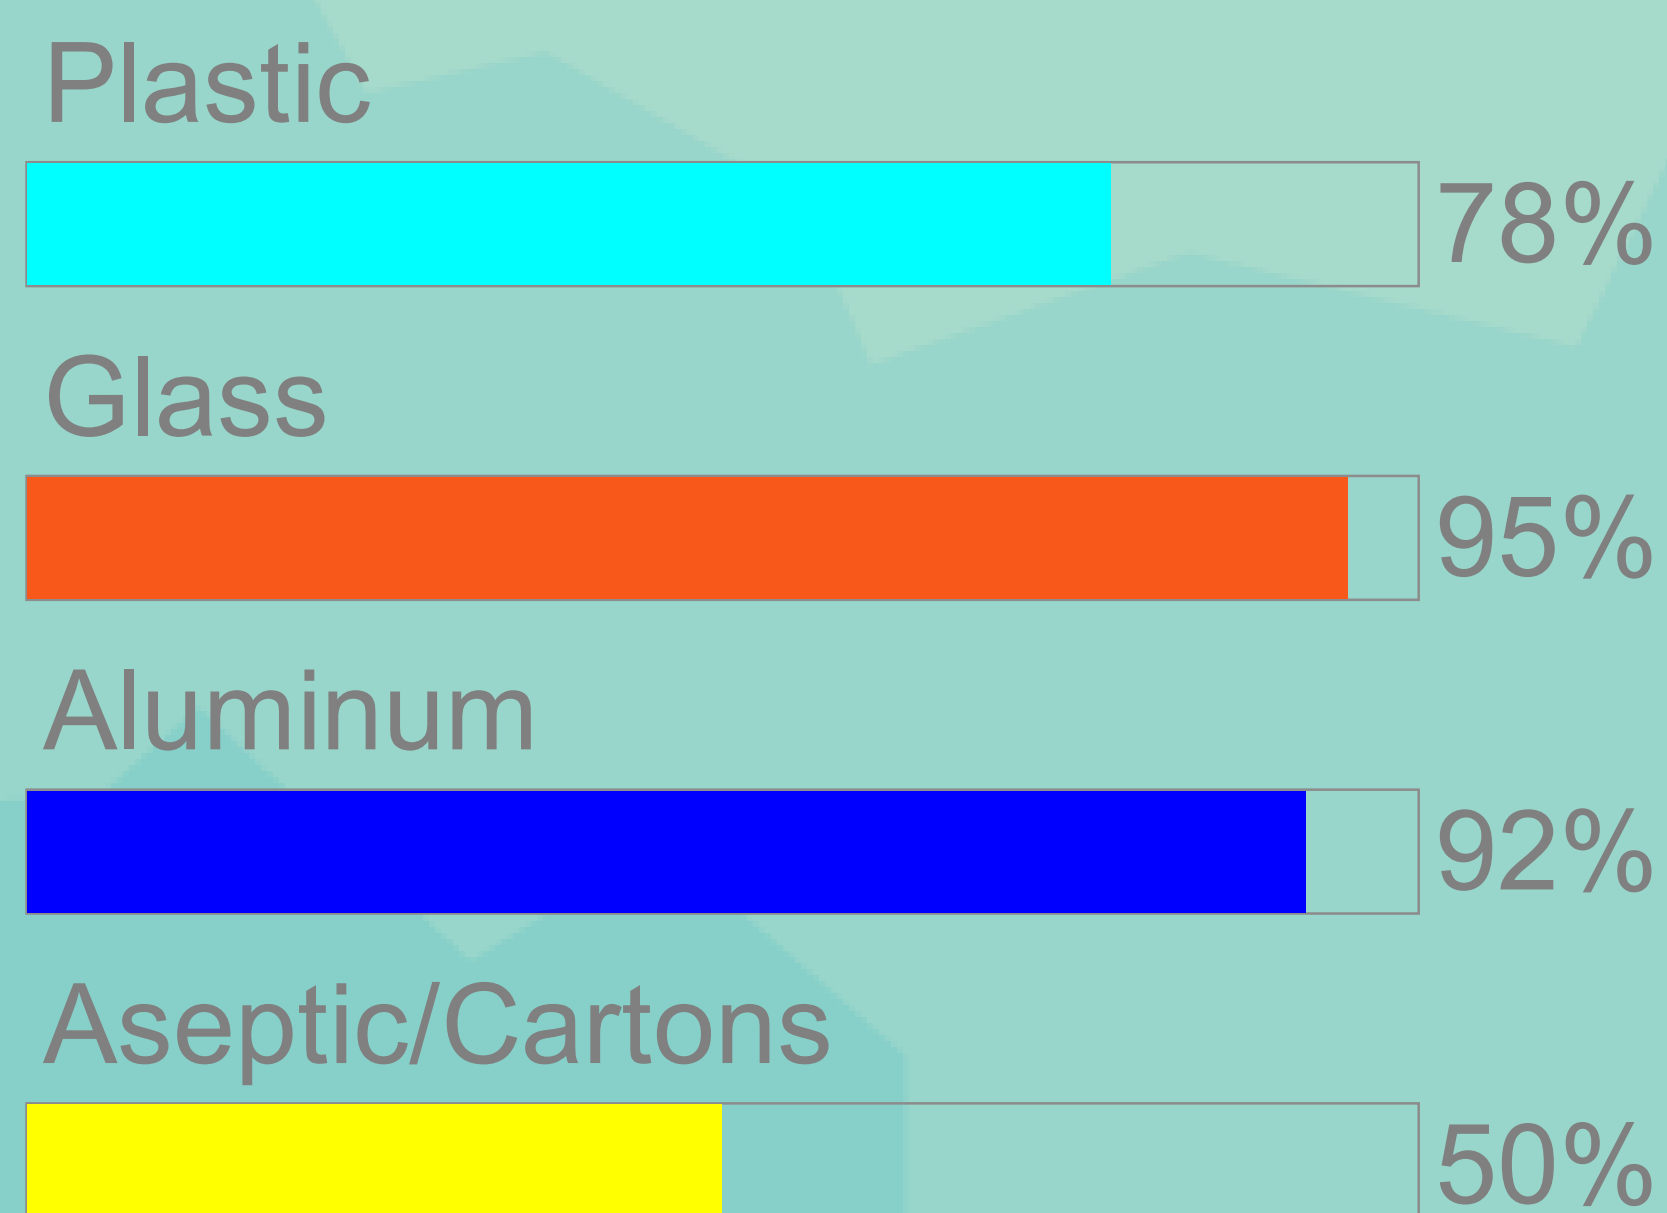

SARCAN 2017-2018 Overview

SARCAN's return rate continues to be one of the highest in Canada. To date, SARCAN has recycled over 7.5 BILLION containers!

84.5% Return Rate

439,710,078

Beverage Containers Recycled
(excluding refillable beer bottles)

In addition to deposit beverage containers, SARCAN also recycles refillable beer bottles, end-of-life electronics, and used household paint.

Beverage Container Return Rates:

5,510,137
Beer Bottles

4,312,764 lbs
of Electronics

1,134,144 lbs
of Paint

SARCAN in your Community

There are 72 depots in 67 communities across Saskatchewan. Of these 72 depots, 42 are operated by SARC Member Agencies.

700+

SARCAN employs over 700 people of all abilities in communities across Saskatchewan. Employees earn competitive wages, benefits, and pension.

SARCAN Recycling saves 57,137 metric tonnes of greenhouse gases from being emitted. That's the equivalent of taking 12,029 cars off the road!

Recycling through SARCAN diverts 48,714,030 lbs of waste annually from Saskatchewan landfills.