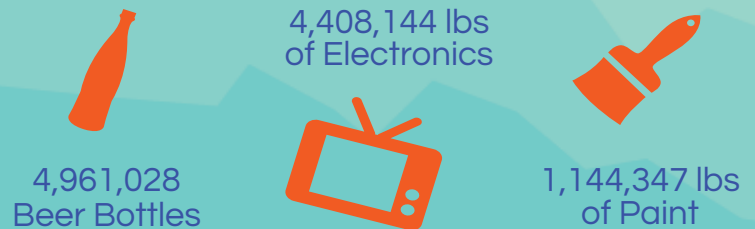

In addition to deposit beverage containers, SARCAN also recycles refillable beer bottles, end-of-life electronics, and used household paint.

SARCAN in your Community

There are 72 depots in 67 communities across Saskatchewan. Of these 72 depots, 42 are operated by SARC Member Agencies.

700+

SARCAN employs over 700 people of all abilities in communities across Saskatchewan. Employees earn competitive wages, benefits, and pension.