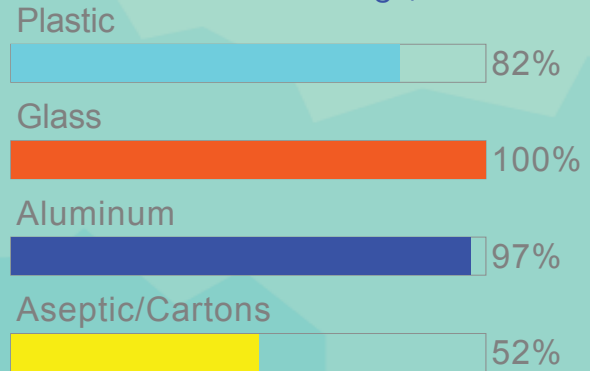

# SARCAN 2018-2019 Overview

SARCAN's return rate continues to be one of the highest in Canada. To date, SARCAN has recycled over 8 BILLION containers!

88.0% Return Rate (3 Year Average)

453,420,182

Beverage Containers Recycled (excluding refillable beer bottles)

Beverage Container Return Rates (3 Year Average)

In addition to deposit beverage containers, SARCAN also recycles refillable beer bottles, end-of-life electronics, and used household paint.